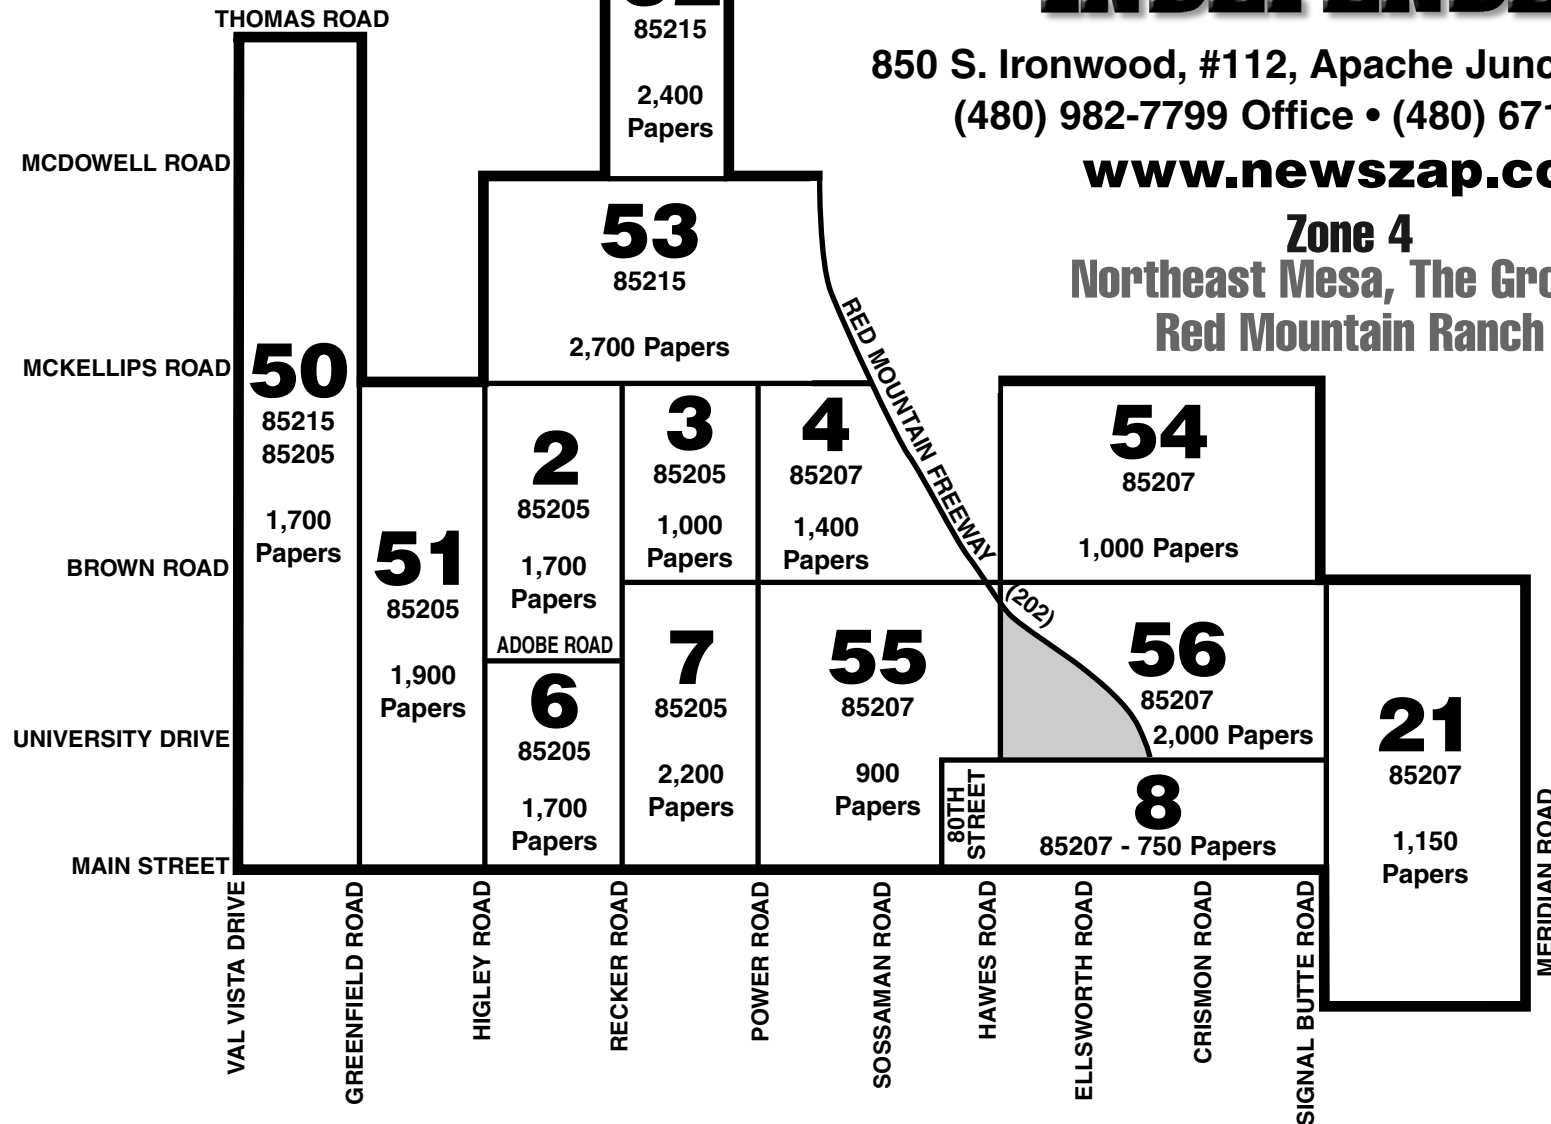

Zone 2
Downtown Mesa, Lehi
Superstition Springs

Mesa
850 S. Ironwood, #112
Apache Junction, AZ 85120
(480) 982-7799 Office
(480) 671-0016 Fax
www.newszap.com

NORTH
 01-2010

Circulation: 25,000 per zone every 4 weeks

Mesa
INDEPENDENT

850 S. Ironwood, #112, Apache Junction, AZ 85120

(480) 982-7799 Office • (480) 671-0016 Fax

www.newszap.com

Circulation: 25,000 per zone every 4 weeks

TONTO NATIONAL FOREST

INDEPENDENT

Mesa

850 S. Ironwood, #112, Apache Junction, AZ 85120
(480) 982-7799 Office • (480) 671-0016 Fax

www.newszap.com

Zone 4

Northeast Mesa, The Groves
Red Mountain Ranch

NORTH
01-2010

Circulation: 25,000 per zone every 4 weeks