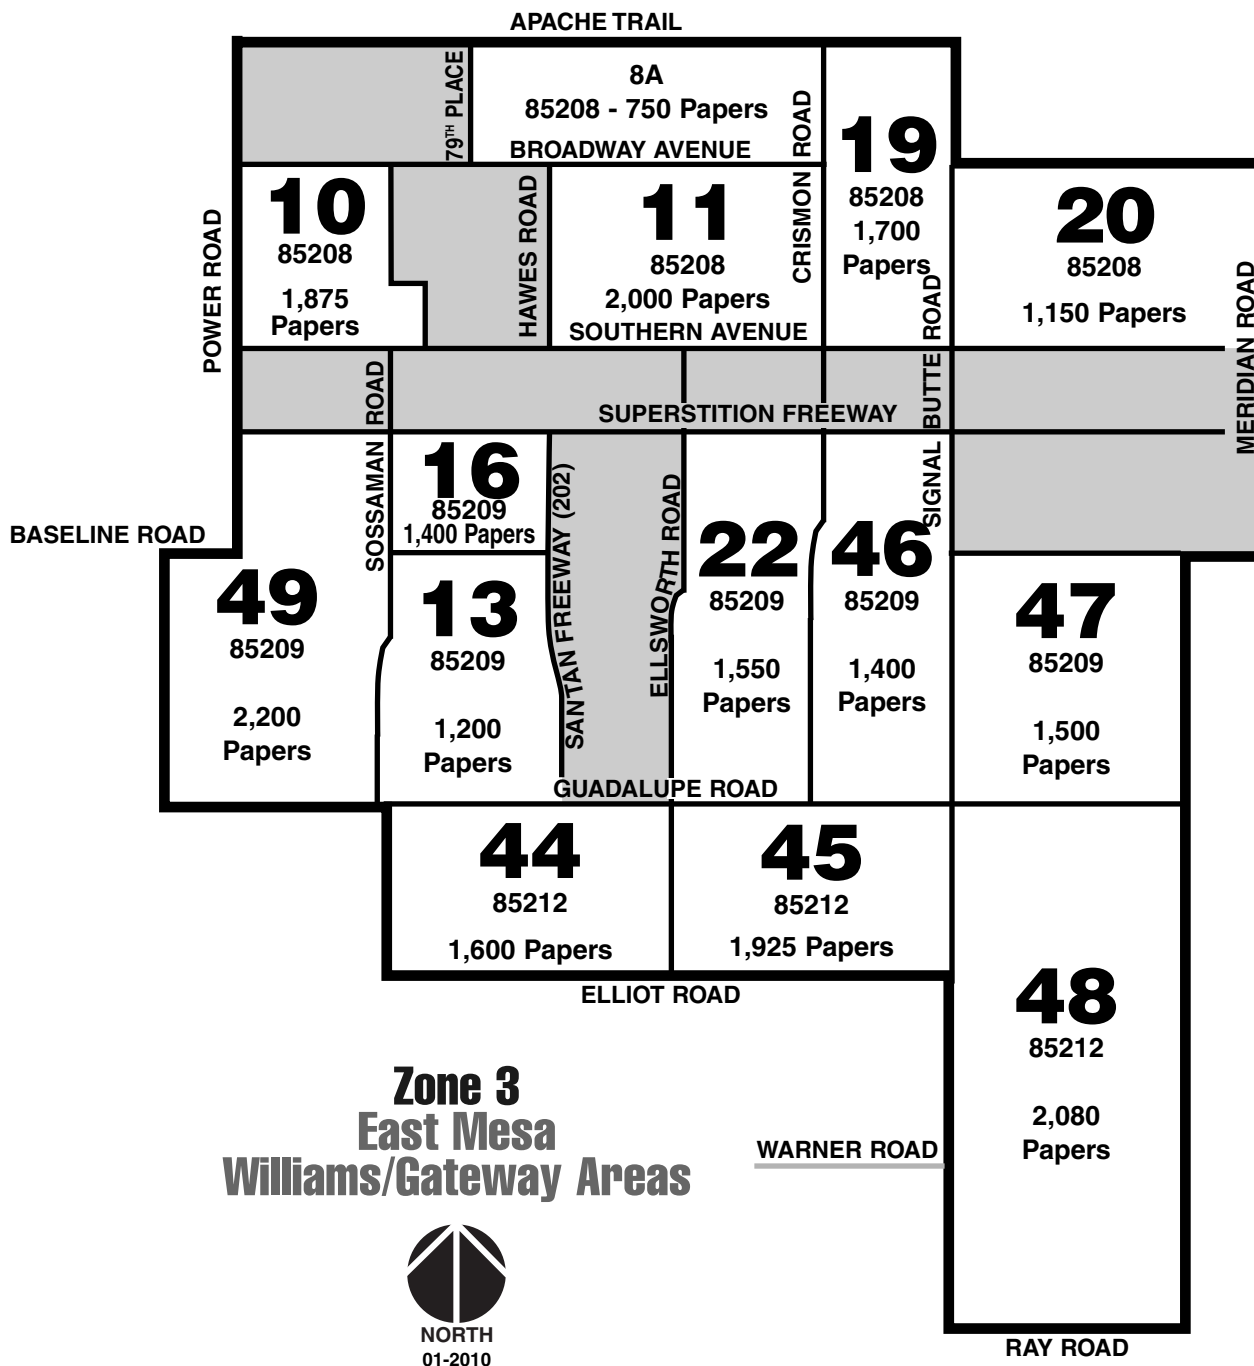

Mesa
INDEPENDENT

850 S. Ironwood, #112, Apache Junction, AZ 85120

(480) 982-7799 Office • (480) 671-0016 Fax

www.newszap.com

Circulation: 25,000 per zone every 4 weeks