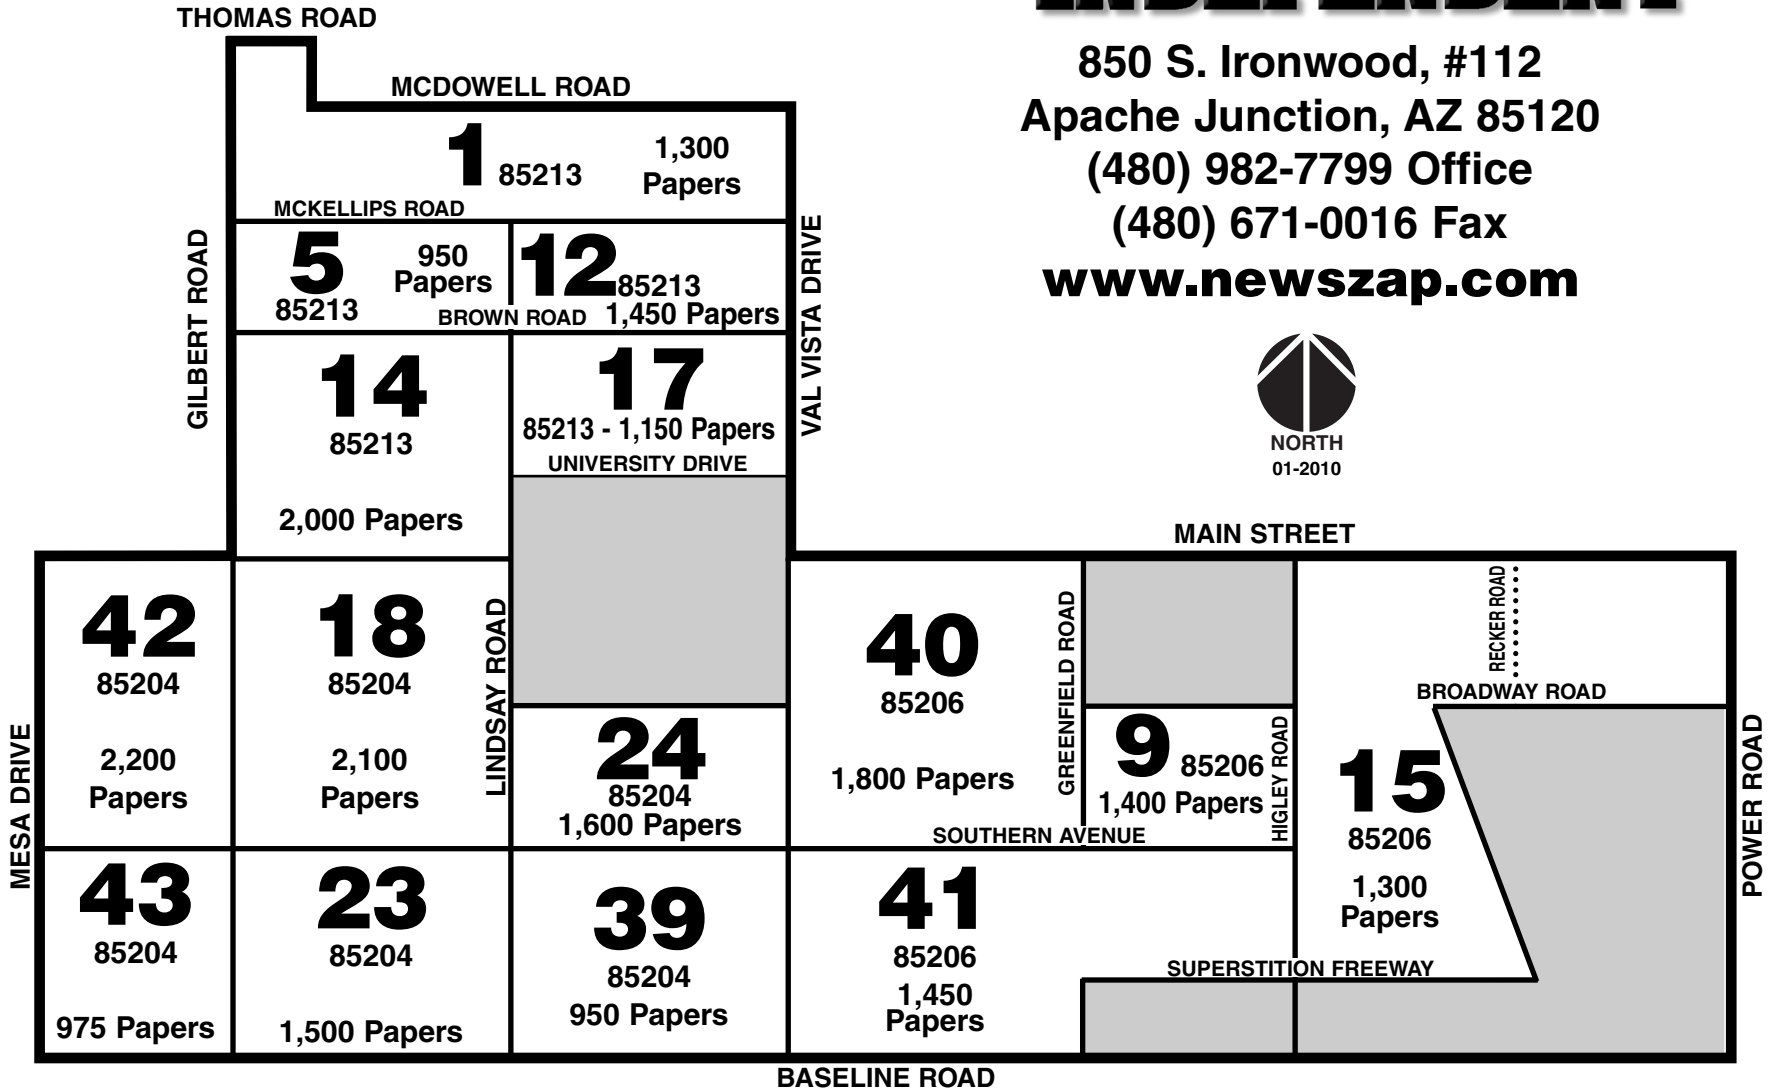

Zone 2
Downtown Mesa, Lehi
Superstition Springs

Mesa
850 S. Ironwood, #112
Apache Junction, AZ 85120
(480) 982-7799 Office
(480) 671-0016 Fax
www.newszap.com

NORTH
 01-2010

Circulation: 25,000 per zone every 4 weeks