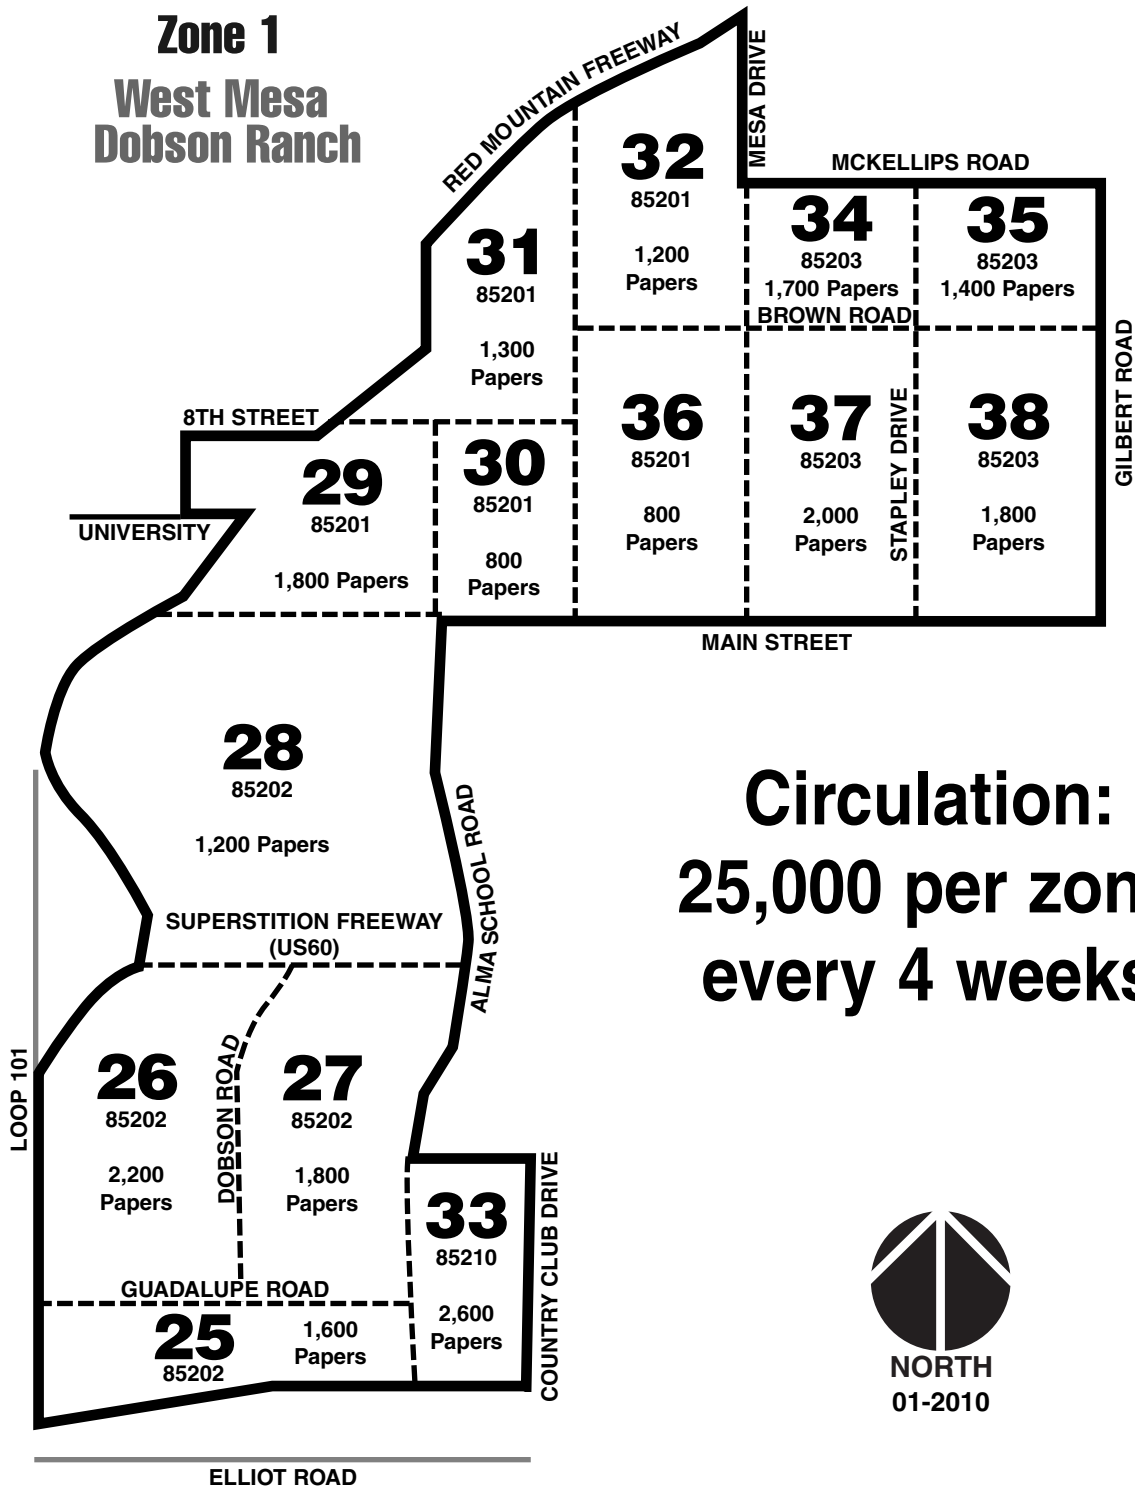

Now serving ALL of Mesa!

Reach 100,000 Mesa Homes!!
Driveway Delivery!!

THE INDEPENDENT'S EXCITING NEW ROTATING DISTRIBUTION APPROACH

Reaching 25,000 homes each week in four different zones allows you to reach the neighborhoods you want to reach - at an extremely affordable price!

We cover local, community news... period!

Mesa INDEPENDENT

850 S. Ironwood, #112
 Apache Junction, AZ 85120
 (480) 982-7799 Office • (480) 671-0016 Fax
www.newszap.com

Zone 1 West Mesa Dobson Ranch

**Circulation:
 25,000 per zone
 every 4 weeks**

Zone 2
Downtown Mesa, Lehi
Superstition Springs

Mesa
850 S. Ironwood, #112
Apache Junction, AZ 85120
(480) 982-7799 Office
(480) 671-0016 Fax
www.newszap.com

NORTH
 01-2010

Circulation: 25,000 per zone every 4 weeks

850 S. Ironwood, #112, Apache Junction, AZ 85120
(480) 982-7799 Office • (480) 671-0016 Fax

www.newszap.com

Zone 4

Northeast Mesa, The Groves
Red Mountain Ranch

NORTH
01-2010

Circulation: 25,000 per zone every 4 weeks