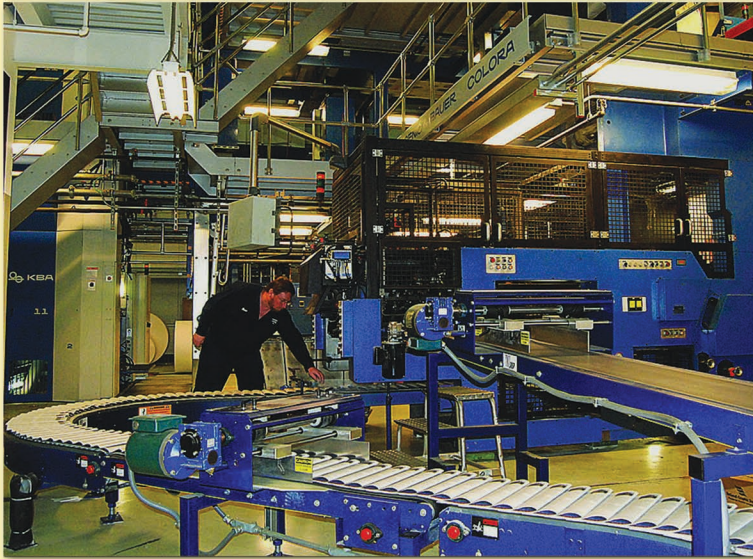

STATE-OF-THE-ART PRESS EQUIPMENT Koenig & Bauer AG Colora Printing Tower

- Double round, double wide
- Tabloid, broadsheet and flexi products available in a variety of sizes with paper saving 21" cutoff
- Press speeds up to 75,000 imprints per hour
- Fully automated inking, color registration and page cutoff ensures a high quality product from "copy one to the end of the run!"
- Stitching in-line
- No nipper or trolley marks plus clean motorized slitters
- Variety of paper stocks available
- Gammerler stackers
- Strapping machines
- Staccato screening utilizing a 25 micron dot for high quality reproduction

CTP Equipment (Computer to Plate)

- Kodak Prinergy page processing software
- VLF Kodak Magnus platemaking equipment
- Nela Vision punch and bender
- Virtual Proofing System (VPS) available

Inserting Equipment

Delivery

- DPC trucks available to deliver your publication
- UPS Freight shipping
- UPS Ground shipping

We offer our clients the highest quality printing available on an open web press.
Please call for information and pricing.